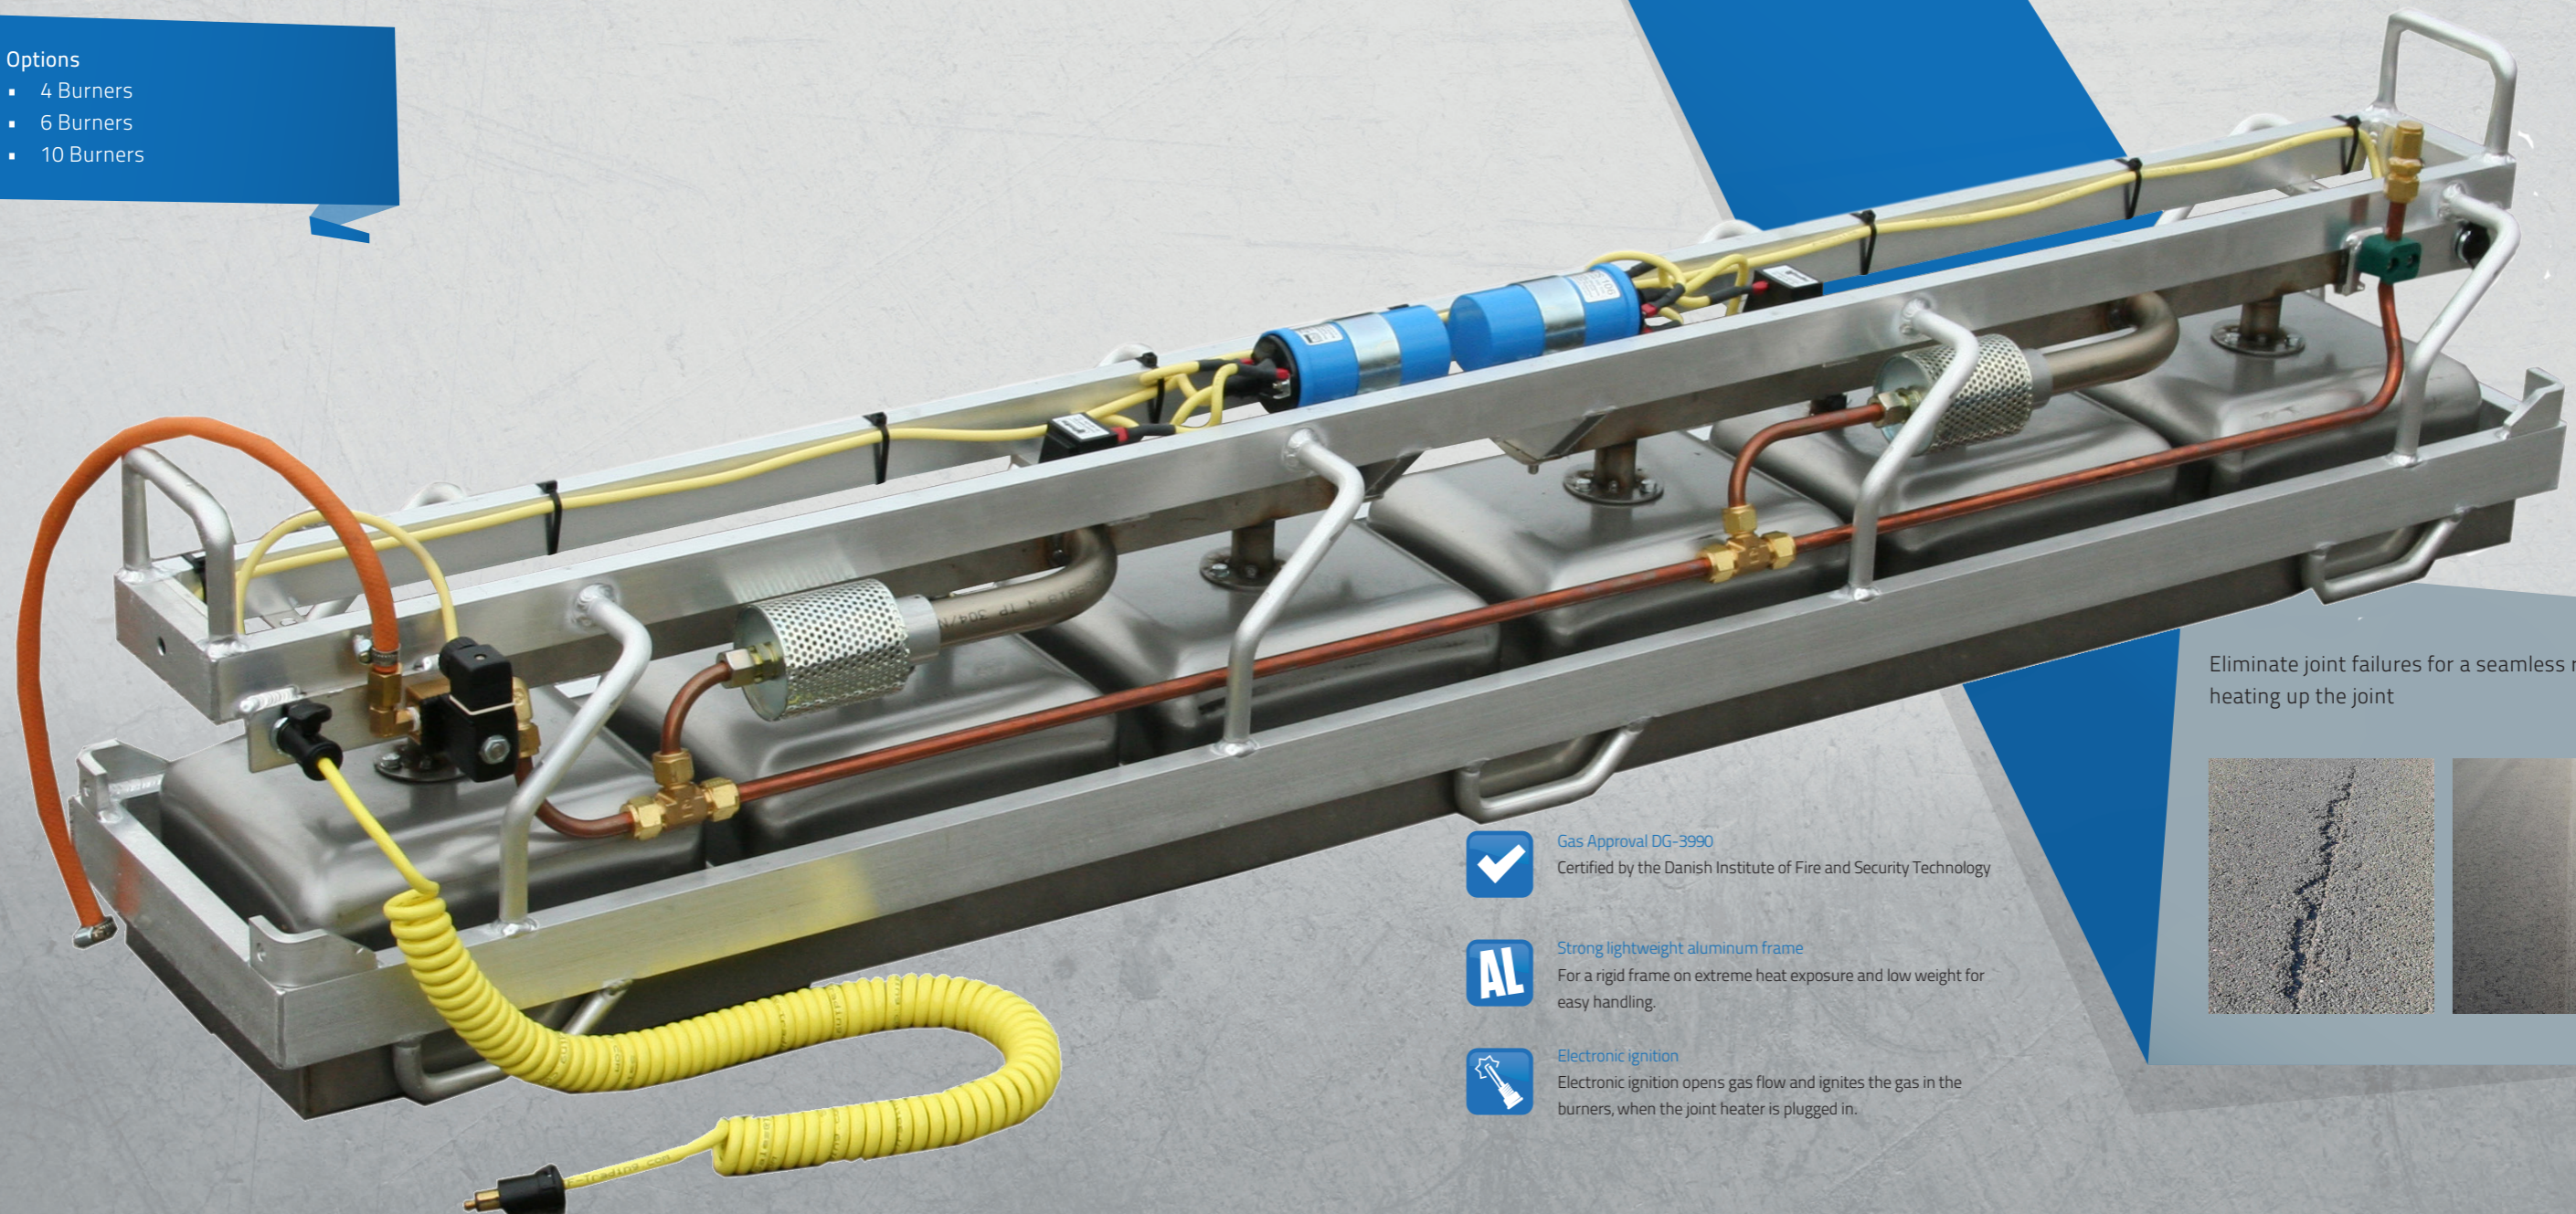

Options

- 4 Burners
- 6 Burners
- 10 Burners

Eliminate joint failures for a seamless road by heating up the joint