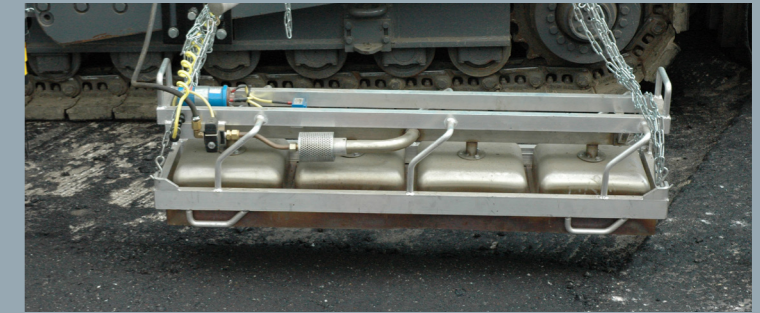

JOINT HEATER

Eliminate joint failures

JOINT heating minimise failures on the joint, resulting in a higher-quality road and allowing faster paving progress and considerable savings for the contractor.

How it works

The Joint Heater is an infrared propane/butane gas burner used on asphalt pavers, assisting in the construction of longitudinal joints. The joint heater will preheat the edge of the previously laid cold lane just prior to placing the new hot mix lane next to it. This approach ensures optimal conditions for a consistent continuous weld of the fresh and previously laid mats, preventing premature cracking of the joint.

The joint heater comprises an aluminum frame with four or six burner heads in stainless steel, and an electronic ignition system that will open the gas flow and ignite the gas in the burners when power is applied to the circuit. The built-in spark plugs will produce sparks continuously during operation to re-ignite on flame blow out.

The more burners you have on top of the joint the faster you will get it up to temperature.

The Joint Heater Mounting makes it very easy to attach, adjust and detach the Joint Heater, which reduces installation time. The Joint Heater Mounting is sold separately.

Advantages

- Easy to install and operate
- Fits all machines
- Fully serviceable and repairable
- Constant spark ignition system for safe ignition